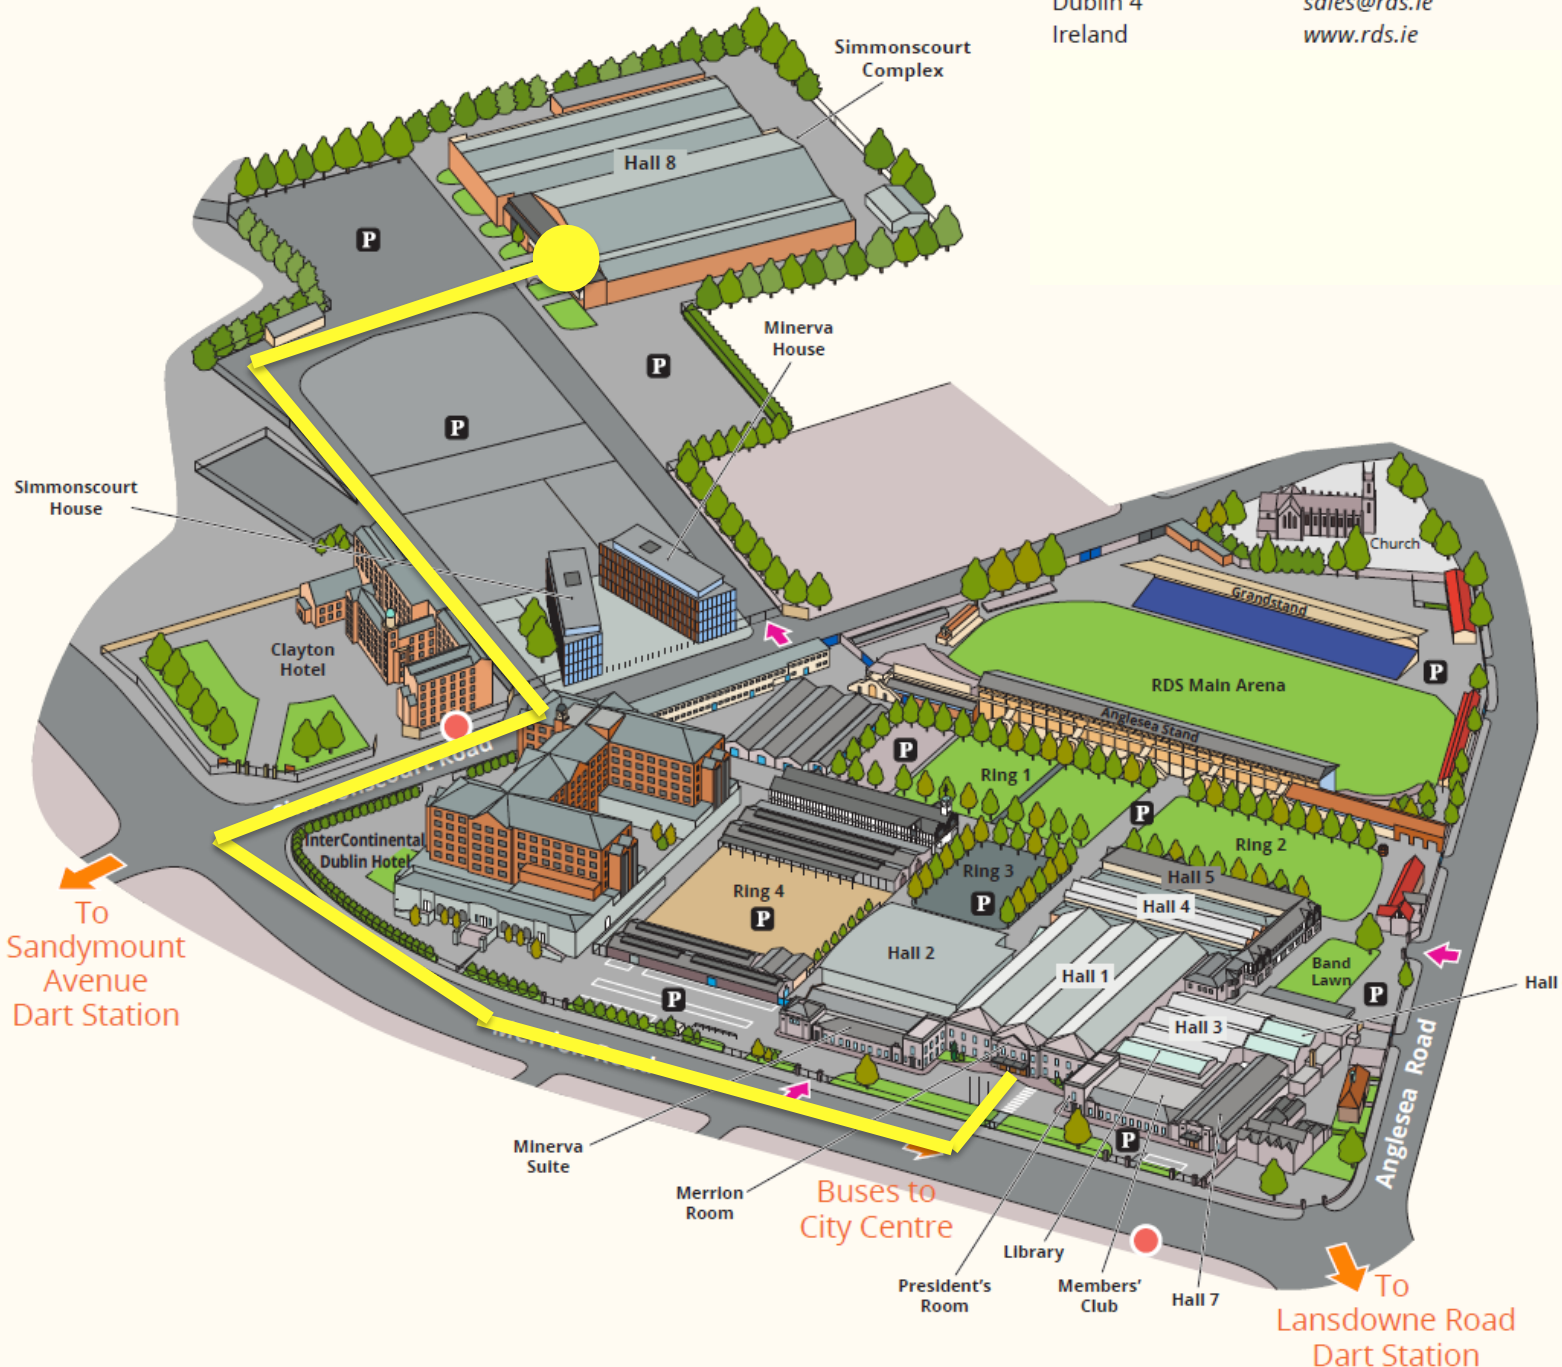

Site Map

RDS
Ballsbridge
Dublin 4
Ireland

T +353 (0)1 668 0866
F +353 (0)1 660 4014
sales@rds.ie
www.rds.ie

Where
extraordinary
events
happen
everyday

Route from Main Hall complex to registration area

Tuesday 26 June